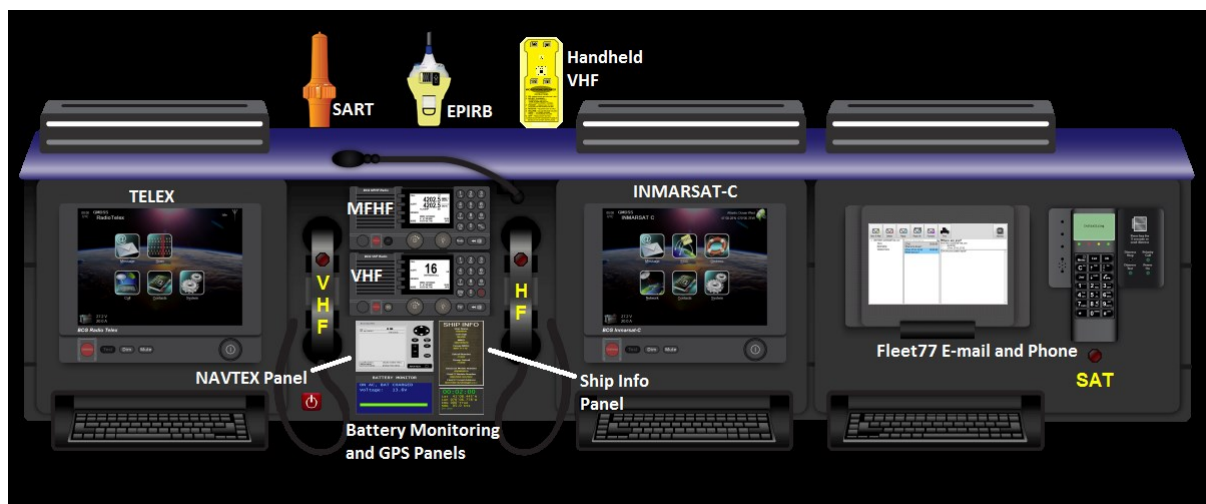

All GMDSS Simulators are instructor controlled through our GMDSS Maritime Simulation Tool (G-MaST). This interface allows for exercise creation, dynamic control and event logging. Additionally, audio and digital message links allow the instructor to monitor communications and serve as a vessel within the scenario, a coast radio/earth station, or rescue coordination center. Exercise locations and GMDSS stations are selectable from a worldwide GMDSS database. Automated maritime safety information broadcasts can be preprogrammed or instructor initiated.

Each student station operates as its own ship during the exercise and is completely independent from other vessels. This capability allows for team training.

The software can be used with Windows XP, 7, 8, or 10. All stations operate on a simple LAN making expansion simple and allows for system growth as your training requirements increase.