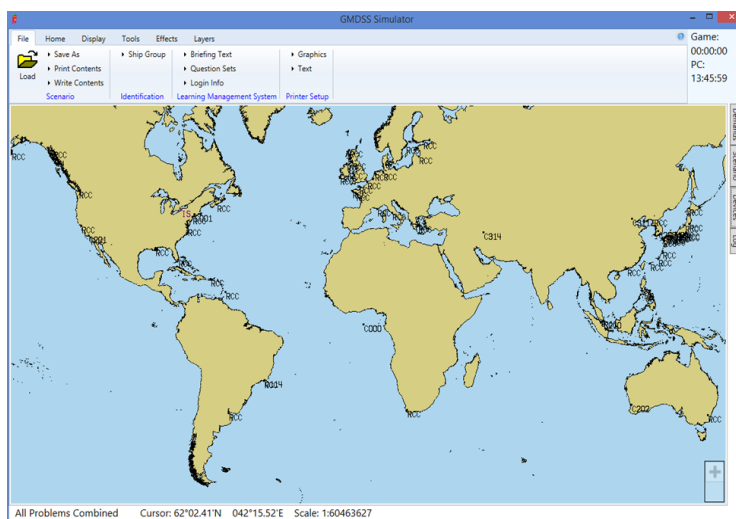

G-MaST Screenshot

Contact BCG for information and pricing on our full line of Maritime Simulation products.

4185 Bayview Road ~ Blasdell ~ New York ~ 14219 ~ 716-822-8668 ~ www.bcgeng.com