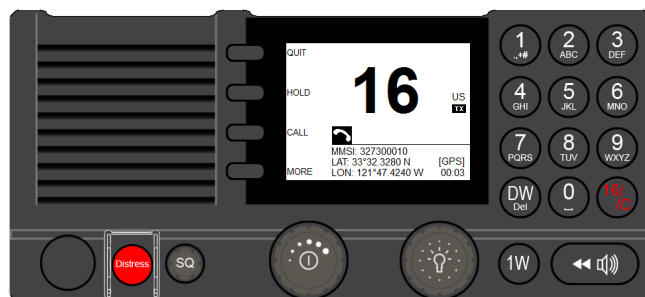

Virtual VHF DSC Radio

G-MaST Features:

- Controls up to 32 different students
- Instructor can role play as shore station or another ship anywhere in the world
- Save, replay, and edit an endless number of scenarios that include text or canned audio messages to be replayed automatically at scheduled times.
- Easily draft and send IMC, TELEX, E-mail and other text messages.
- User-friendly interface for monitoring students' radios and other devices
- Triggers power outages and other interruptions to the training experience.